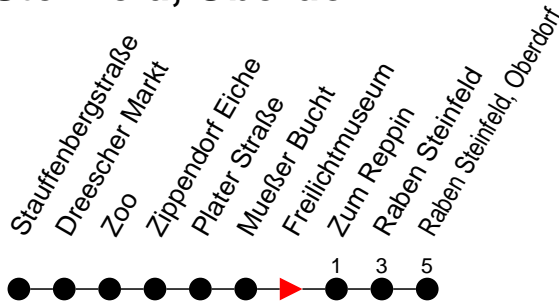

Richtung: Raben Steinfeld, Oberdorf

Haltestellen
Fahrzeit in Min.

Montag bis Freitag (Ferien)

| Std. | Minuten |
|------|---------|
| 3 | |
| 4 | |
| 5 | 43 |
| 6 | 16 46 |
| 7 | |
| 8 | 00 |
| 9 | 00 |
| 10 | 00 |
| 11 | 00 |
| 12 | 00 |
| 13 | 00 |
| 14 | 00 |
| 15 | 15 |
| 16 | 00 |
| 17 | 00 |
| 18 | 12 |
| 19 | 25 |
| 20 | |
| 21 | 11 |
| 22 | |
| 23 | |
| 0 | |
| 1 | |
| 2 | |
| 3 | |