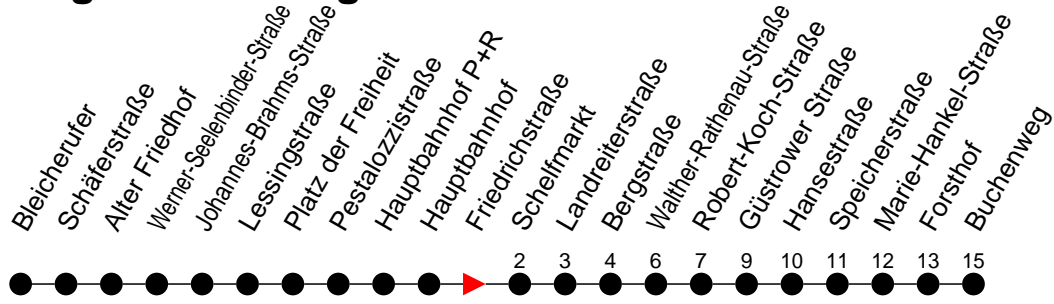

Richtung: Buchenweg

Haltestellen
Fahrzeit in Min.

Montag bis Freitag

Std.	Minuten
3	
4	
5	26 [®] 56 [®]
6	23 [®] 53 [®]
7	23 [®] 53 [®]
8	23 [®] 53 [®]
9	23 [®] 53 [®]
10	23 [®] 53 [®]
11	23 [®] 53 [®]
12	23 [®] 53 [®]
13	23 [®] 53 [®]
14	23 [®] 53 [®]
15	23 [®] 53 [®]
16	23 [®] 53 [®]
17	23 [®] 53 [®]
18	23 [®] 53 [®]
19	23 [®] 53 [®]
20	
21	
22	
23	
0	
1	
2	
3	

® - fährt nur bis Robert-Koch-Straße (Beschilderung Walther-Rathenau-Straße)